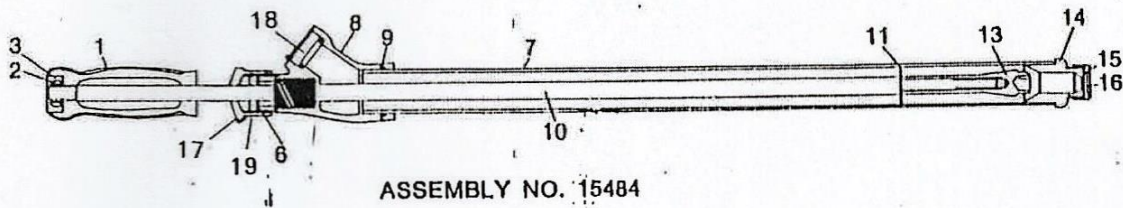

780 Spraymaster Gun

JBS Spraymaster Gun Model 780

Parts List for Model 780 Spray Gun

Part Number	Part Name
1	16145 ----- Handle, Aluminum
2	1177341 ----- Nut, brass 3/8 - 16 (New Style)
3	1104008 ----- Washer, SP Lock
6	1207686 ----- Packing, 3/8" (2 required)
7	15496 ----- Barrel with Nut
8	15495 ----- Body, Inlet
9	15473 ----- Gasket
10	1215491 ----- Rod Assy. complete (less 15583)
11	15477 ----- Straightener, Stream
13	15583 ----- Plunger, Whirl
14	16591 ----- Body Nozzle
15	15528 ----- Gasket Nozzle
16	15481 ----- Cap, Nozzle
17	1207687 ----- Nut, Packing
18	17236 ----- Nut, Packing
19	1207685 ----- Washer, Packing